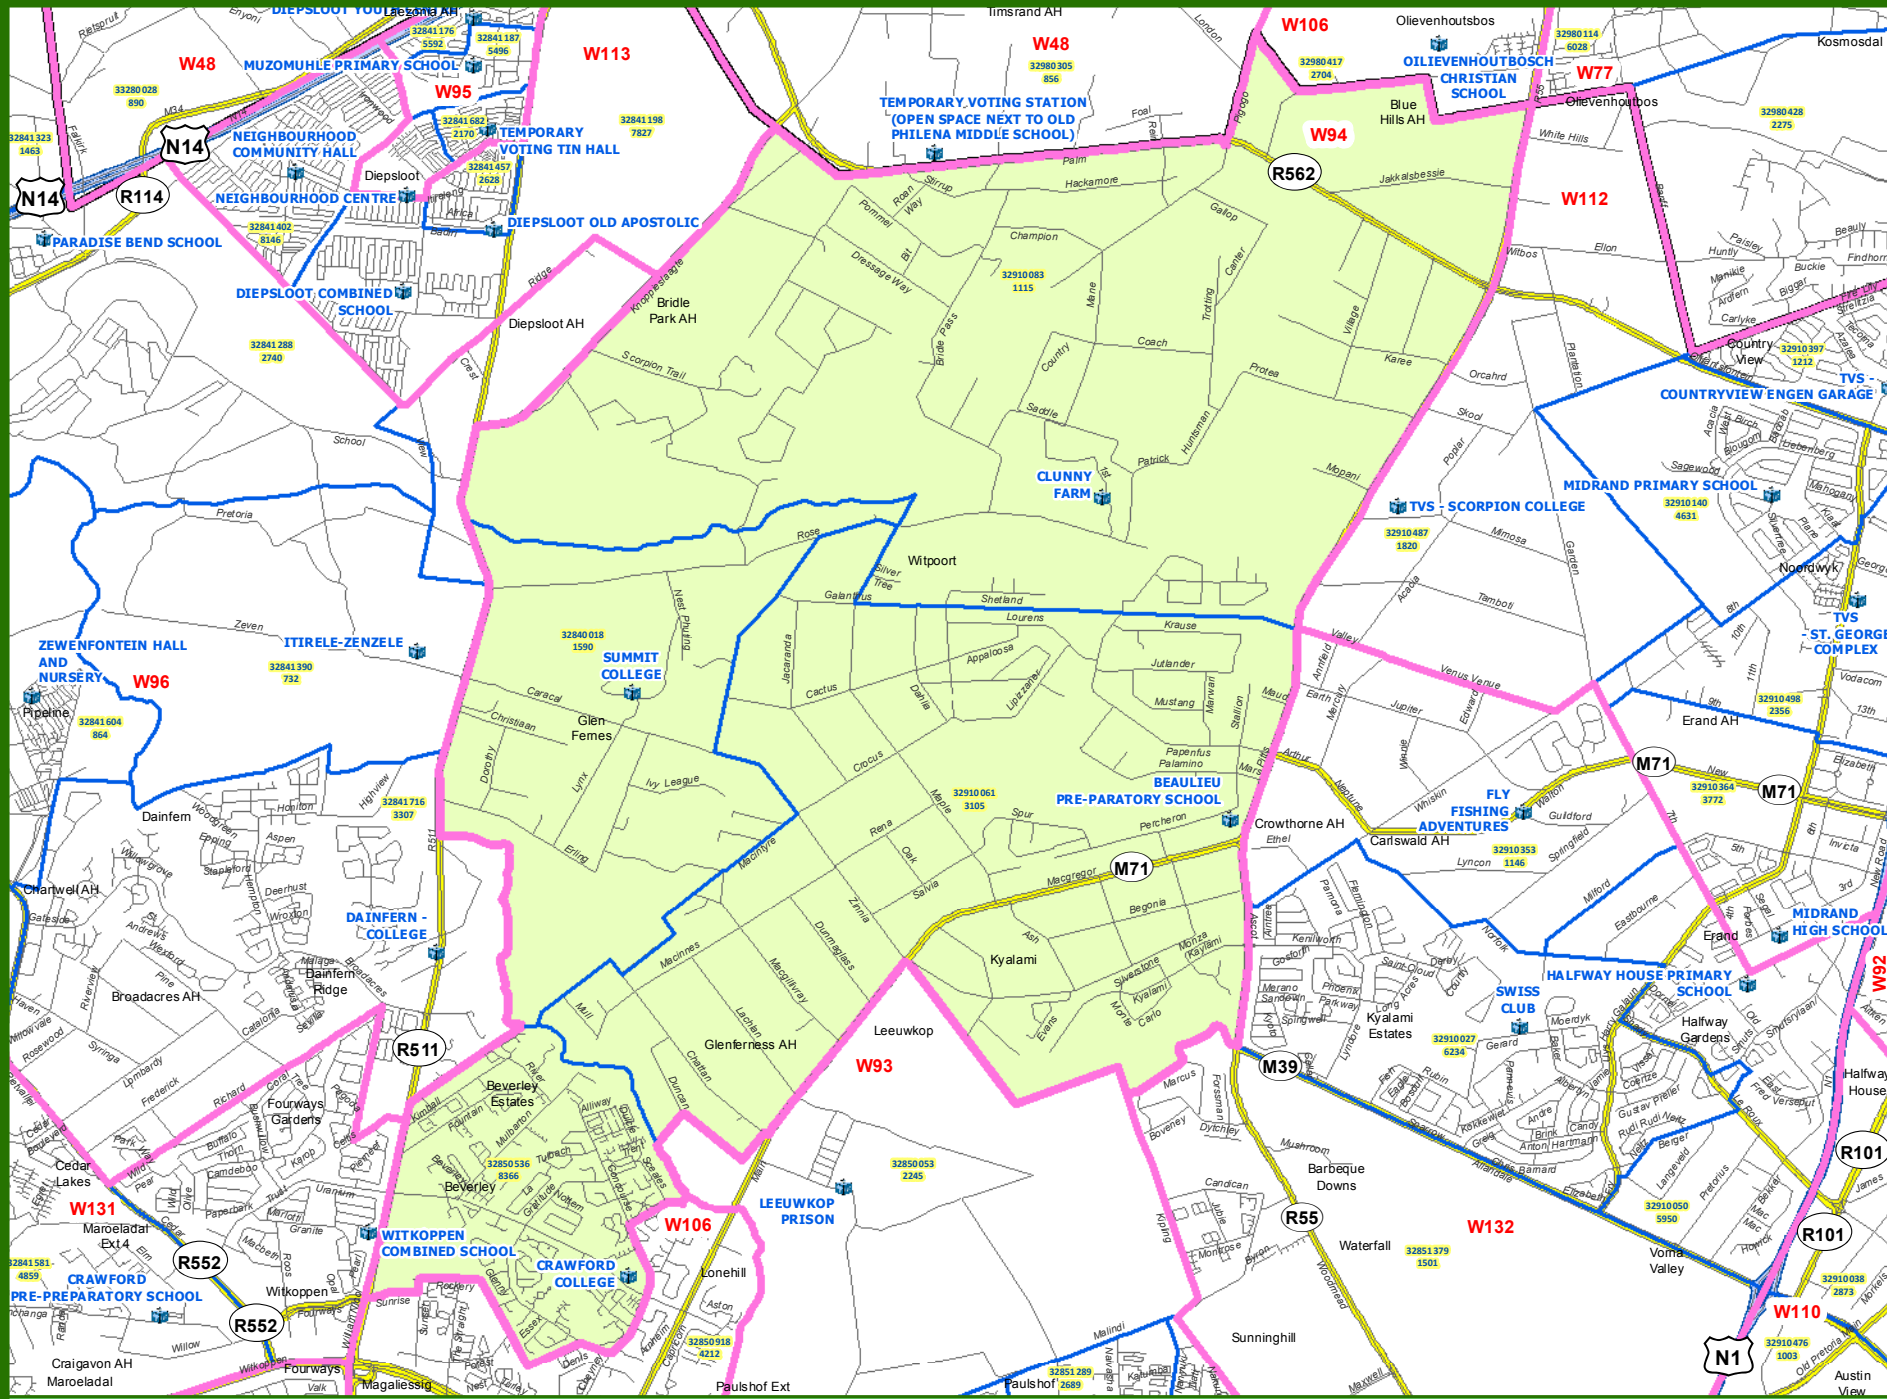

**WARD
DELIMITATION
2016**

"TAKE PART IN SHAPING
YOUR WARD NOW"

City of Johannesburg (JHB)

DRAFT WARDS

WARD: 94

Legend

- Local Municipalities
- Wards
- Voting Districts
- National Roads
- Main Roads
- Streets
- Secondary Roads
- Voting Stations

Total Voters:	14176
No of Wards:	135
Norm :	16181
Min Norm :	13754
Max Norm :	18608

**DRAFT WARDS
FOR CONSULTATION**

DECEMBER 2014