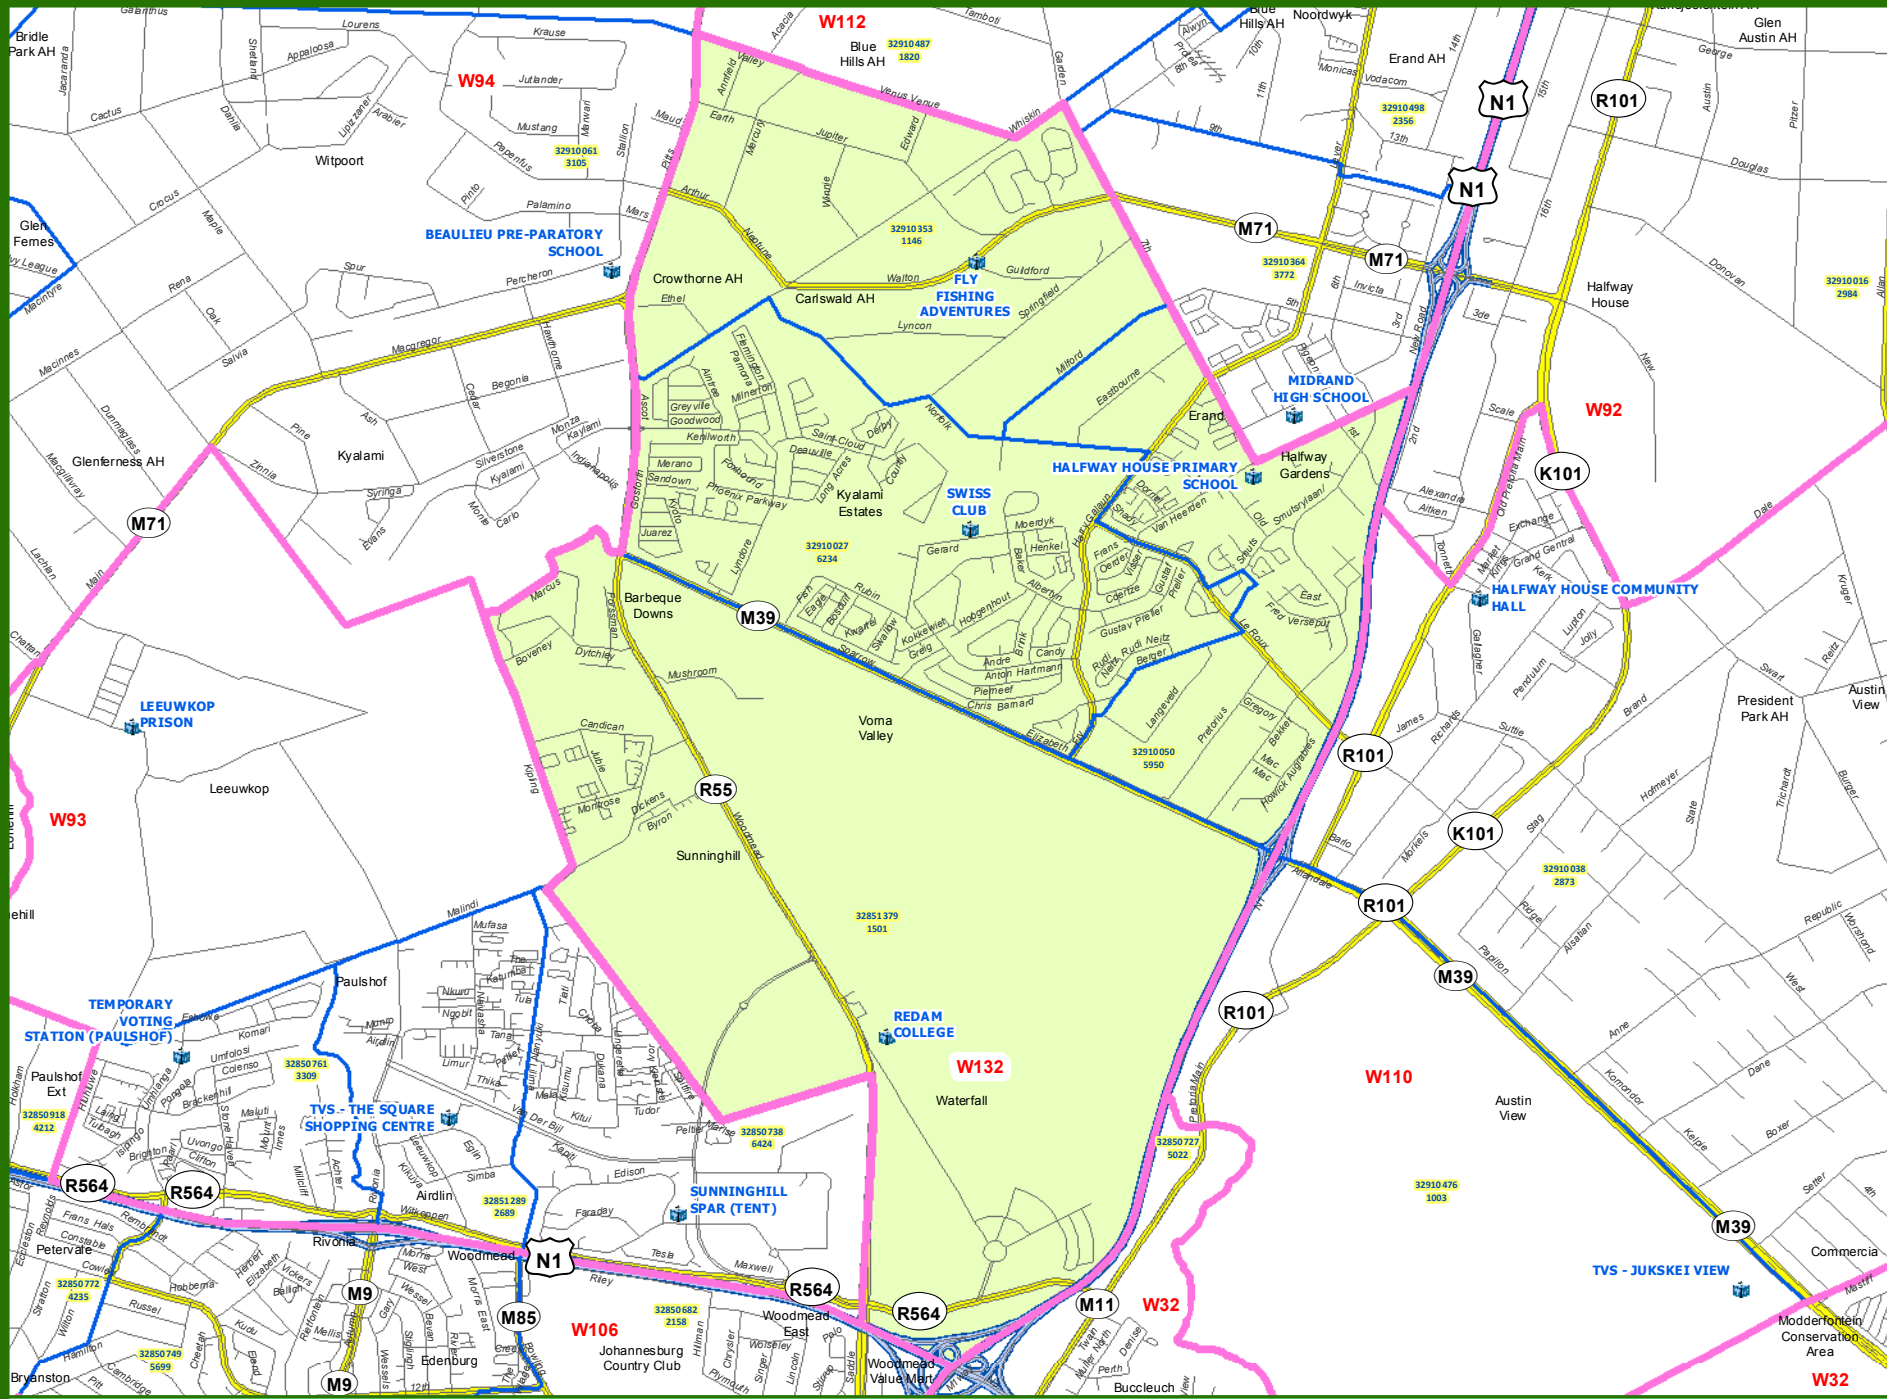

**WARD
DELIMITATION
2016**

"TAKE PART IN SHAPING
YOUR WARD NOW"

City of Johannesburg (JHB)

DRAFT WARDS

WARD: 132

Legend

- Local Municipalities
- Wards
- Voting Districts
- National Roads
- Main Roads
- Streets
- Secondary Roads
- Voting Stations

Total Voters:	14831
No of Wards:	135
Norm :	16181
Min Norm :	13754
Max Norm :	18608

**DRAFT WARDS
FOR CONSULTATION**

DECEMBER 2014